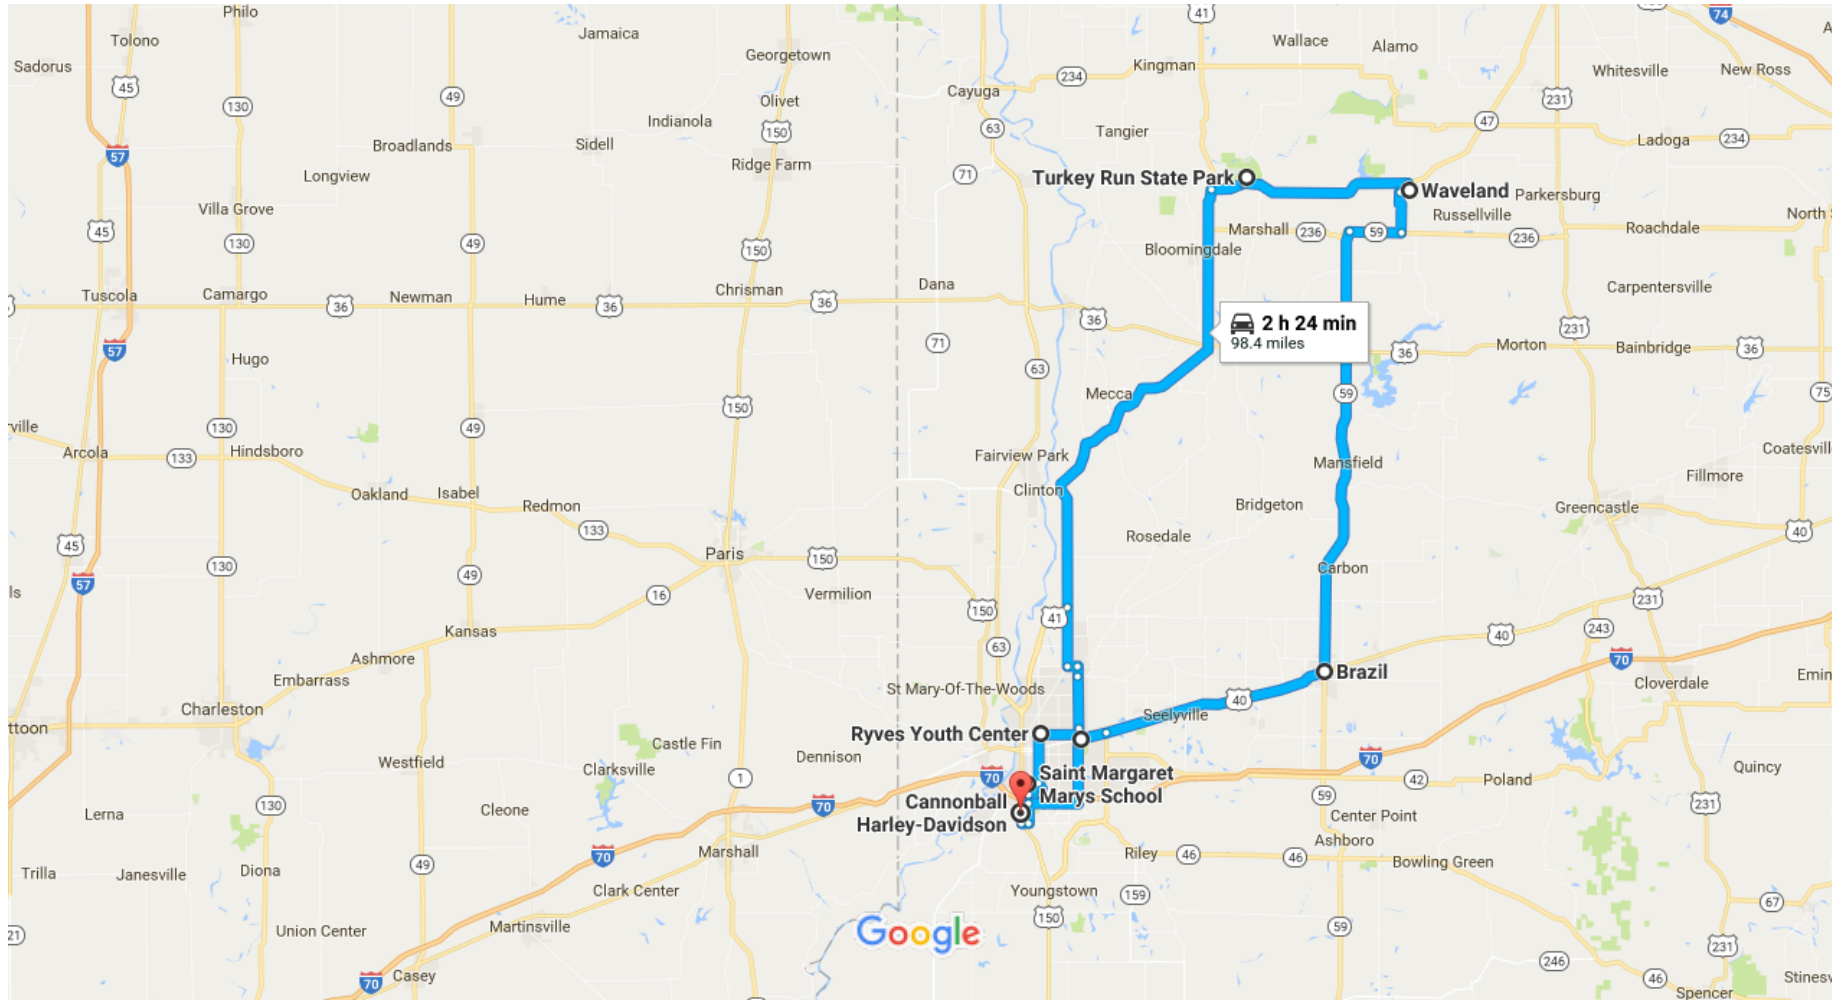

Saint Margaret Marys School to Cannonball Harley-Davidson

Drive 98.4 miles, 2 h 24 min

Map data ©2017 Google United States 5 mi

St Margaret Marys School

Terre Haute, IN 47802

- ↑ 1. Head east on E Voorhees St toward S 7th St 269 ft

- 2. Turn right onto S 7th St 0.5 mi

- ↶ 3. Turn left onto E Margaret Ave 0.6 mi

- ↶ 4. Turn left onto S 14th St/Erie Canal Road 0.6 mi

- ↑ 5. Continue onto S 13th St 2.4 mi

- 6. Turn right onto Locust St 0.1 mi

-  11. Continue onto N Fruitridge Ave 2.7 mi

-  12. At the traffic circle, continue straight onto N Fruitridge St 0.5 mi

-  13. Turn left onto E Park Ave 0.5 mi

-  14. Turn right onto Clinton St 3.0 mi

Follow US-41 S to Park Rd in Howard Township

34 min (28.0 mi)

Brazil

Indiana

↑ 27. Head west on US-40 W/E National Ave toward Forest Ave

[i Continue to follow US-40 W](#)

16 min (11.6 mi)

Continue on Wabash Ave. Take S Fruitridge Ave and E Davis Dr to US-150 W/US-41 N in Honey Creek Township